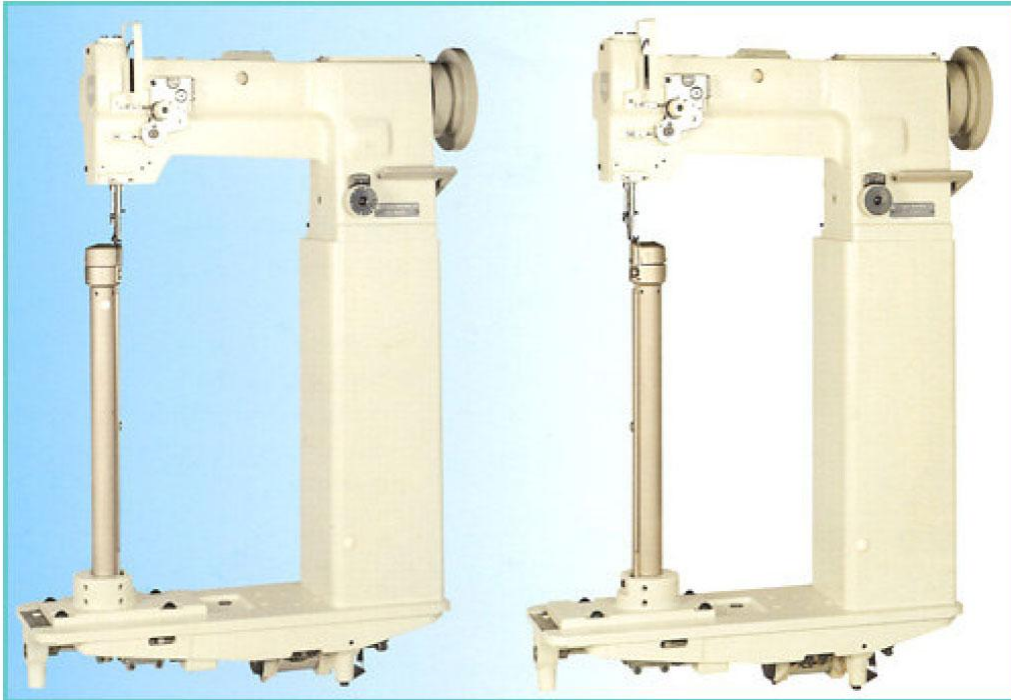

# YEONG TZAW ASSOCIATES INC

**YT-8365**

**Single needle unison feed high posted sewing machine  
(Left-Side Postbed)**

**YT-8366**

**Single needle unison feed high posted sewing machine  
(Right-Side Postbed)**

Special features & applications:

- High-postbed design (height:433MM)
- The machine is best suited for stitching the bags, shoes & tree dimensional articles.
- 

Model	YT-8365 YT-8366
Max.Sewing Speed	1800R.P.M
Motor	1/2 HP
Max stitch length	6mm
Presser foot lift	13mm
Need bar stroke	33.4mm
Needle system	DPX17
Post bed height	433MM